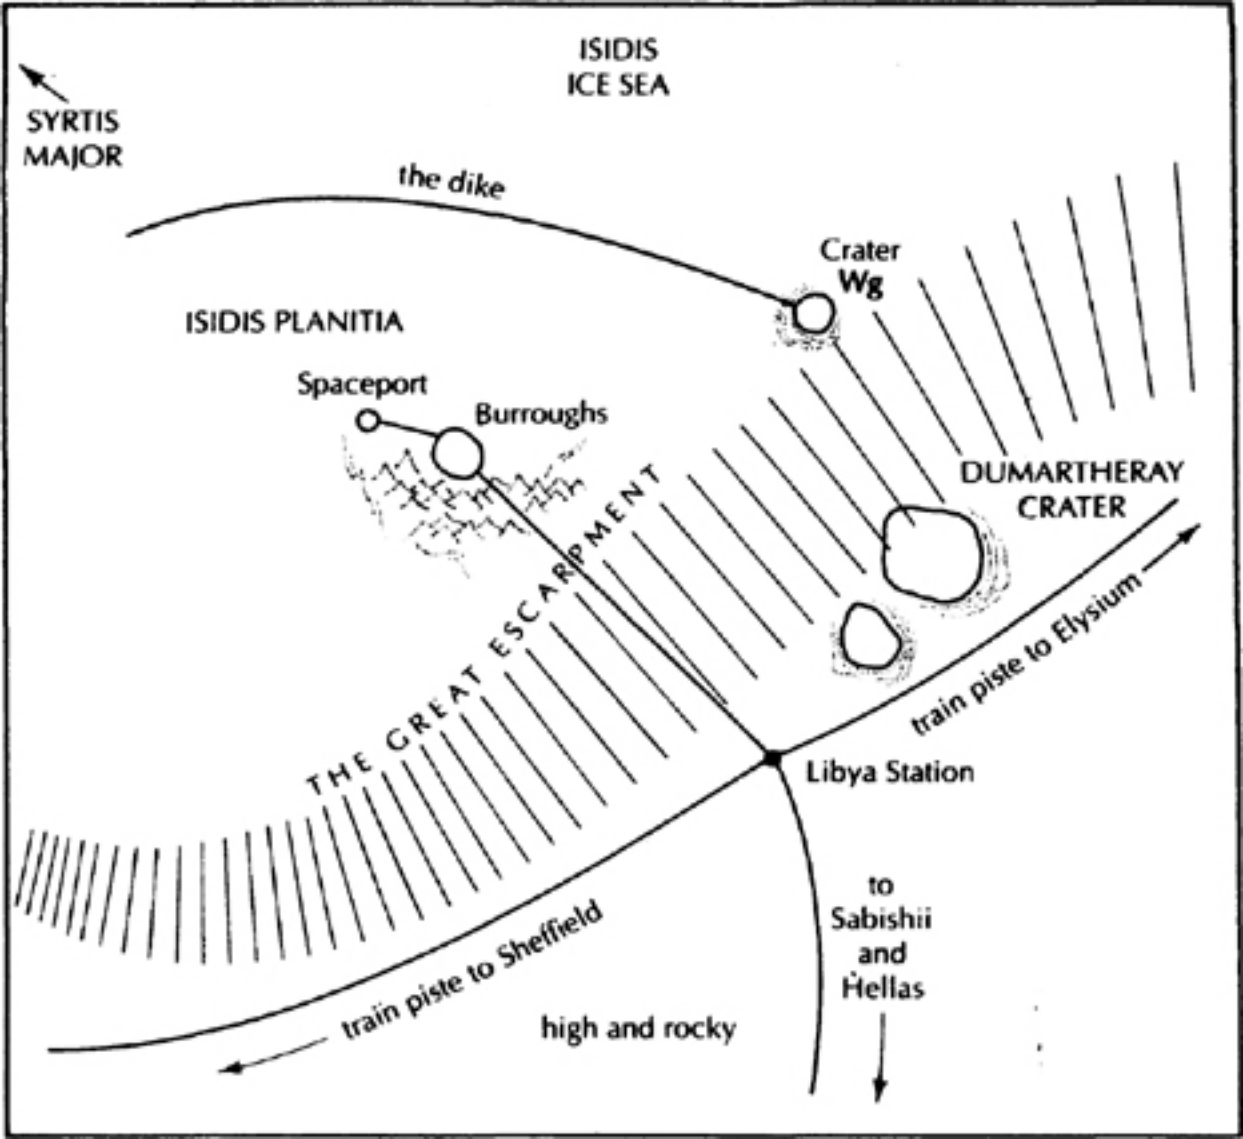

ISIDIS PLANITIA

SYRTIS MAJOR

ISIDIS ICE SEA

the dike

ISIDIS PLANITIA

Spaceport

Burroughs

Crater Wg

DUMARTHERRY CRATER

THE GREAT ESCARPMENT

Libya Station

train piste to Elysium

train piste to Sheffield

to Sabishii and Hellas

high and rocky

	Kelvin	Celsius	Fahrenheit
Steam Point	373	100°	212°
Ice Point	273	0°	32°
Solid CO ₂	195	-98°	-109°
Liquid Oxygen	90	-183°	-297°
Absolute Zero		-273°	-460°